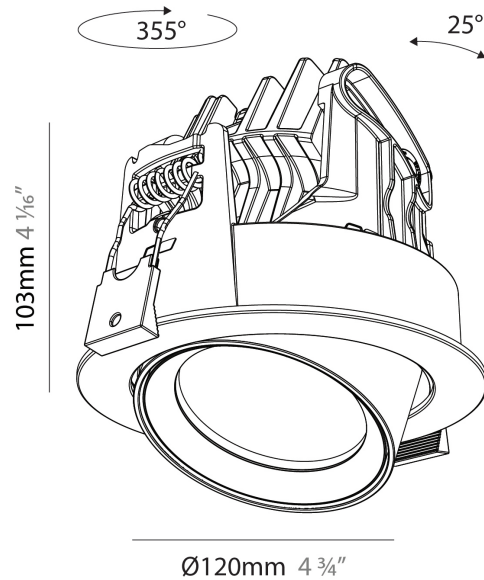

GENERAL

Series: Centriq
Subseries: Centriq Round Adjustable
Brand: Prolicht
Division: Architectural
Mounting Type: Recessed
Mounting Location: Ceiling
Subcategory: Spots

PHYSICAL

Shape: Cylinder
Diameter (mm): 120
Diameter (in): 4 3/4
Height (mm): 105
Height (in): 4 1/8
Min. Recessing Depth (mm): 120
Min. Recessing Depth (in): 4 3/4
Light Distribution: Adjustable / Direct
Weight (kg): 0.649
Diffuser: Lens Pack - No Lens / Opal / Linear Spread Lens / Honeycomb / Spread Lens
Fixture Finish: SSR / BKV / CWI / CRY / HAB / UFT / ITA / RUA / FTG / MYG / LOD / PUS / FRO / FUP / KIA / POP / BLS / SPG / MEY / GOH / GUM / CHC / COM / ABZ / JAG / OBR / MOS / ROR
Fixture Material: Aluminum
Cut-out Measurements: Dia. 112mm / 4 7/16"

ELECTRICAL

Lamp Type: LED (Zhaga Standard)
Input Wattage (W): 20.5
Total Output Wattage (W): 18.1
Dimming: Tri-Mode (Non-Dimming and Phase Dimming (120Vac only) and 0-10V Dimming)
Driver Included: Yes
Driver Location: Recessed Housing
Driver Type: Constant Current - Universal
Driver Class: Class 2
Input Voltage (V): 120 - 277
Constant Current (MA): 500

LED

Color Temperature (*K): 2700 / 3000 / 3500 / 4000
Max. Delivered Lumen (lm): 1432 / 1542 / 1432 / 1636
Nominal Lumen (lm): 1668 / 1797 / 1868 / 1907
CRI: >90 CRI
Lamp Life (hrs): 50000

OPTICAL

Reflector°: 10
Adjustability: Rotational 350°; Tilt 90°

RATINGS AND CERTIFICATIONS

Certified By: Certified for North American Standards
IP rating: IP20